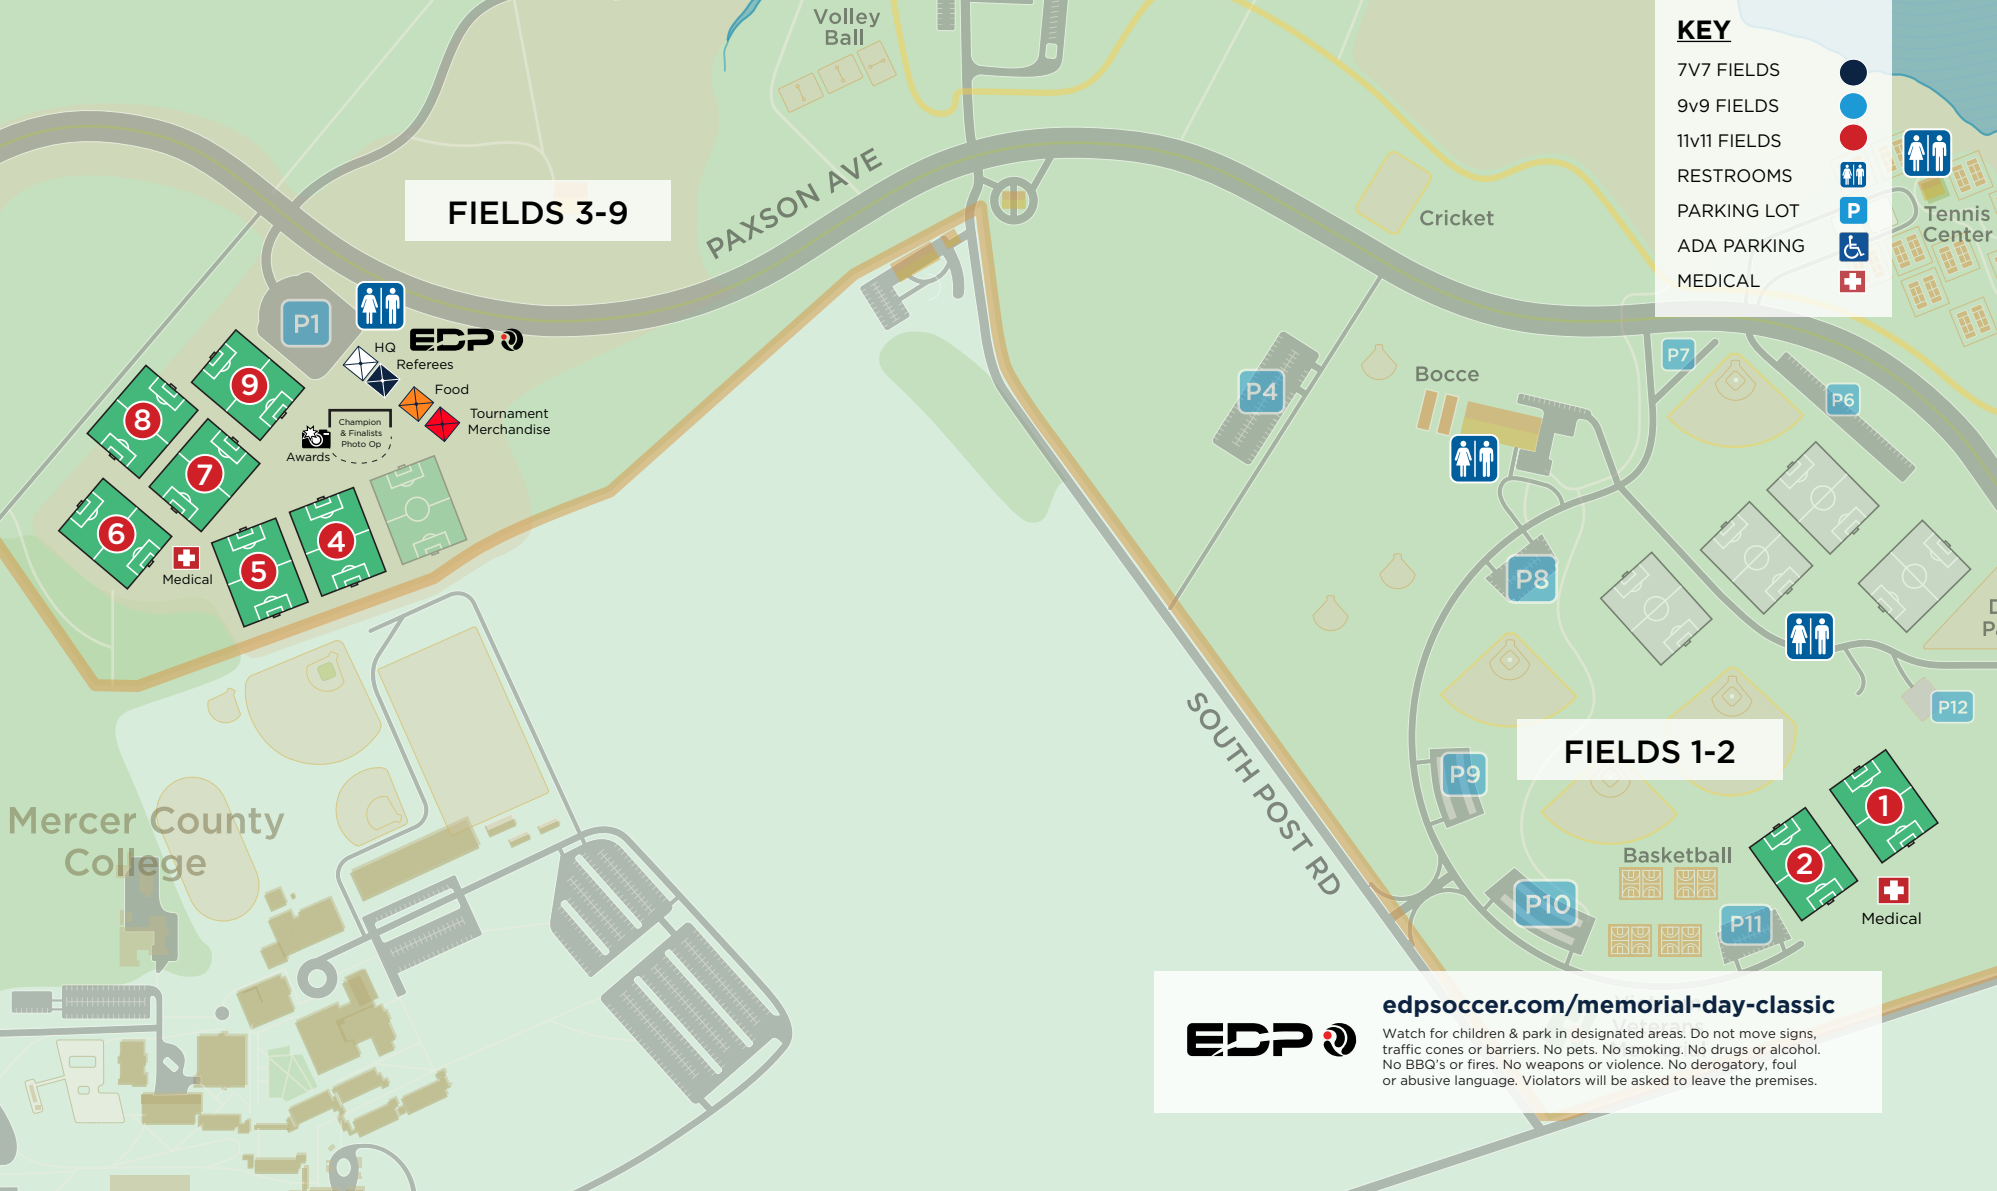

# Mercer County Park

EDP Memorial Day Classic | 8U-19U Boys & Girls | May 23-24, 2026  
1638 Old Trenton Rd, West Windsor Township, NJ 08550

### KEY

- 7V7 FIELDS ●
- 9v9 FIELDS ●
- 11v11 FIELDS ●
- RESTROOMS
- PARKING LOT
- ADA PARKING
- MEDICAL

**FIELDS 3-9**

**FIELDS 1-2**

Mercer County College

**EDP** [edpsoccer.com/memorial-day-classic](https://edpsoccer.com/memorial-day-classic)

Watch for children & park in designated areas. Do not move signs, traffic cones or barriers. No pets. No smoking. No drugs or alcohol. No BBQ's or fires. No weapons or violence. No derogatory, foul or abusive language. Violators will be asked to leave the premises.